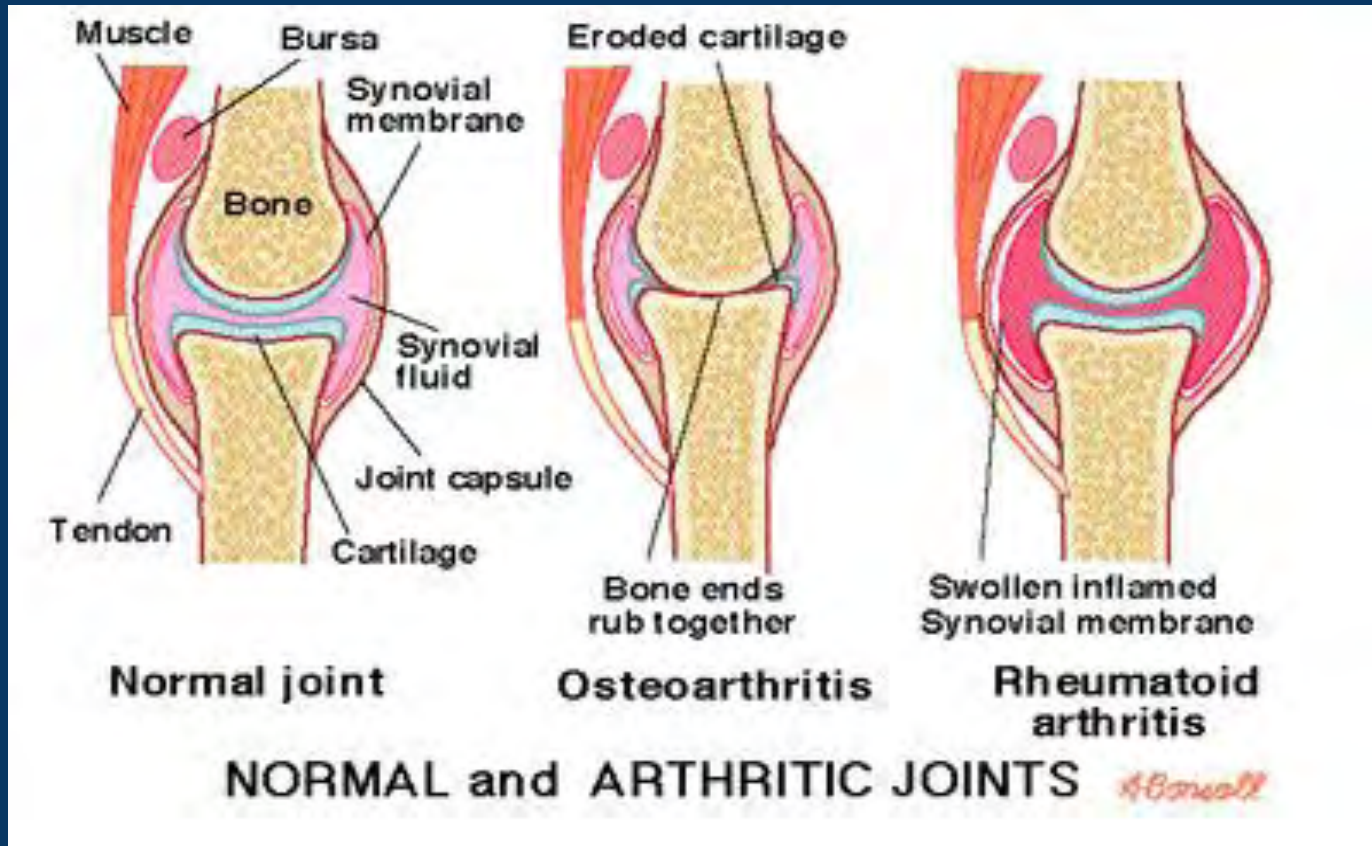

ARTHRITIN

Capsule & Liniment

- Very near to complete Anti- Arthritic Therapy

ARTHRITIN

- Cures early ARTHRITIS in many patients
- Provides Therapeutic need & long lasting symptomatic relief in crippling Arthritis
- Protects Obliterated joint components , bone , muscle and articular cartilage against Deformity
- Prevents further damage & progress of the Diseases

CURATIVE

PROTECTIVE

PREVENTIVE

ARTHRITIN

- Rheumatologic ally Sound
- Improves Supply of Synovial fluid to Articular cartilage & Induces Healing
- Improves Blood supply to Arthritic Limbs by opening collateral blood circulation
- Strengthens muscle bone and articular cartilage
- IS MOST DEPENDABLE & MORE THAN ANALGESIC , ANTI- INFLAMMATORY AND STEROID

FROM PAIN TO NO PAIN

ARTHRITIN

SAFE FREE
FROM
SIDE EFFECTS

❖ CAPSULE

- Very Potent And Powerful, Innovative formulation of most selective, precious standard Herbal Extract , Herbo Minerals ,Rash , Rashyan & Bhashma